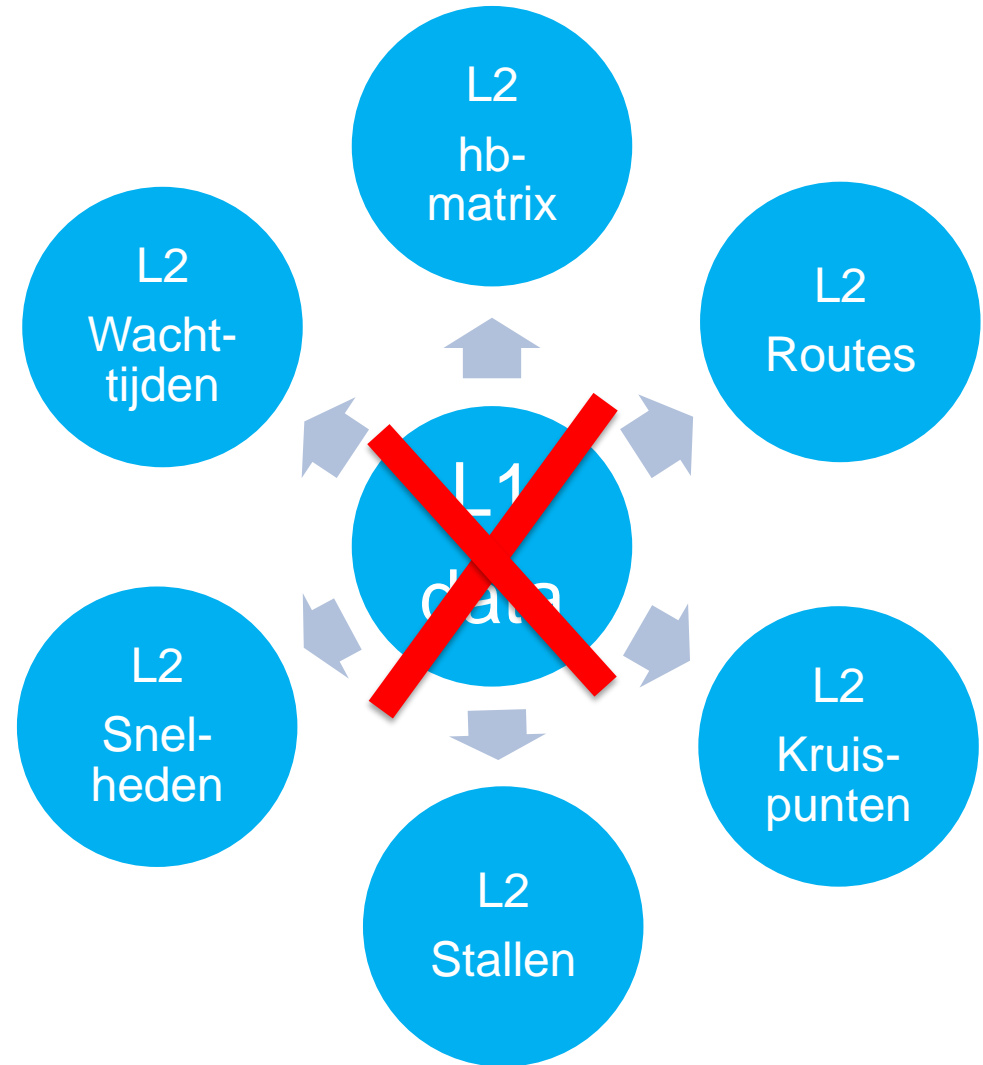

praktische kennis **direct toepasbaar**

praktische kennis **direct toepasbaar**

L2
hb-
matrix

L1
data

L2
routes

praktische kennis **direct toepasbaar**

Anonimisatie

praktische kennis **direct toepasbaar**

Voorproefje dataplatform

The screenshot shows the Data Platform Fiets website interface. At the top right, there are links for 'Inloggen' and 'Register'. The main navigation bar includes 'Datasets', 'Organisaties', 'Over', and 'FAQ', along with a search bar containing the text 'Zoek'. The left sidebar features a 'Search data' section with a search input field containing 'E.g. environment' and a magnifying glass icon. Below this, there are 'Popular tags' for 'Fietstelweek' and 'Vlaanderen', with a 'vlaanderen' tag selected. The bottom left section, titled 'Dataplatform fiets statistieken', displays four statistics: 5 datasets, 6 organisaties, 0 groepen, and 4 gerelateerde items. The main content area is titled 'Zoek datasets op de kaart' and shows a map of Flanders with a network of colored lines representing bicycle routes, accompanied by a legend for 'Fietswaarden'.