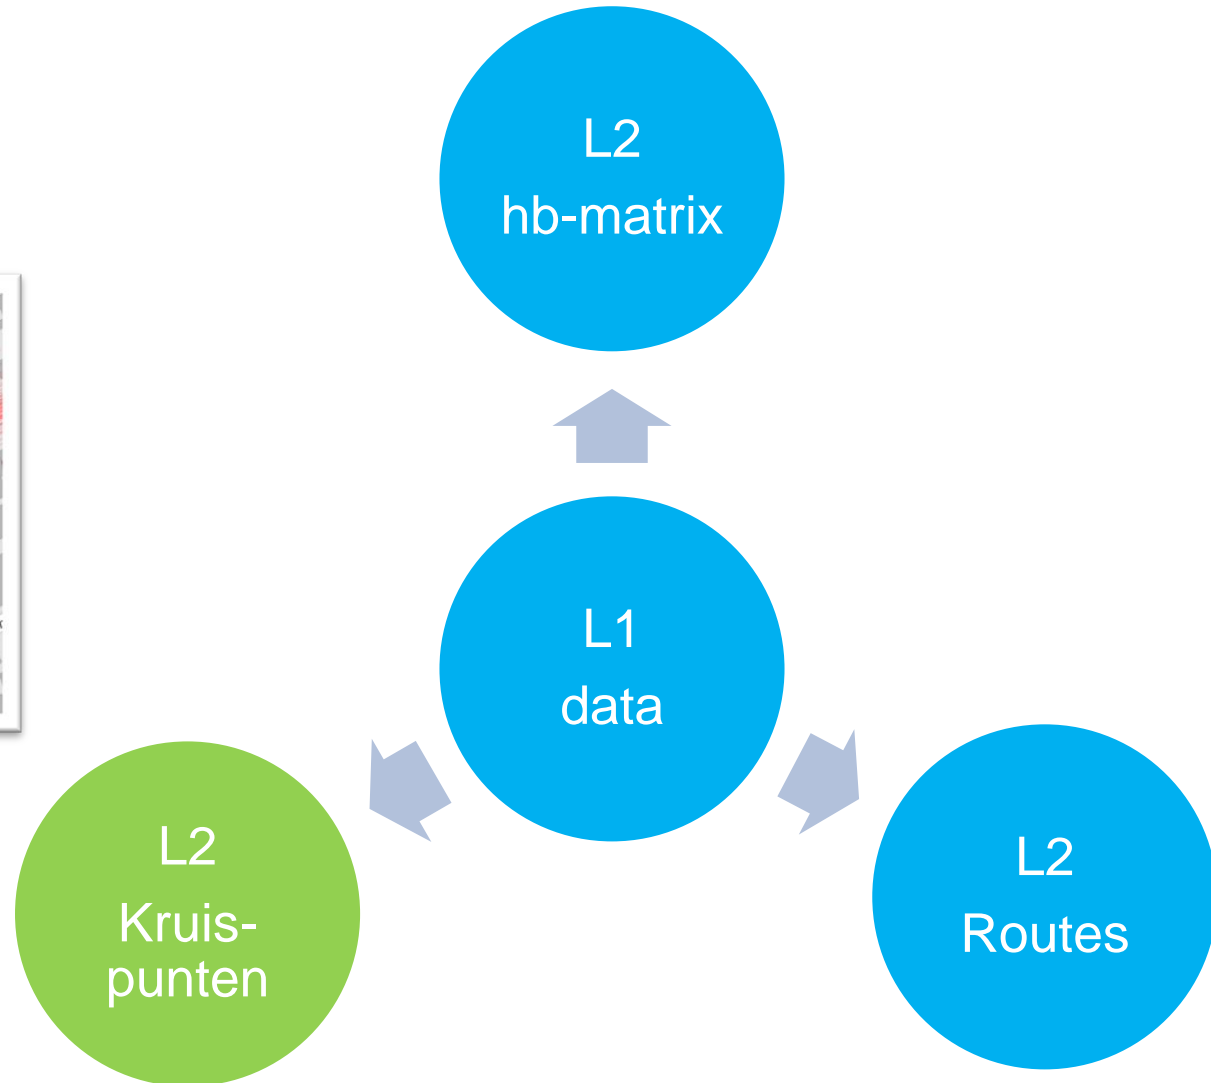

praktische kennis **direct toepasbaar**

praktische kennis **direct toepasbaar**

L2
hb-
matrix

L1
data

L2
routes

praktische kennis **direct toepasbaar**

Anonimisatie

praktische kennis **direct toepasbaar**

Voorproefje dataplatform

The screenshot shows the Data Platform Fiets website interface. At the top right, there are links for 'Inloggen' and 'Register'. The main navigation bar includes 'Datasets', 'Organisaties', 'Over', and 'FAQ', along with a search bar containing the text 'Zoek'. The left sidebar features a 'Search data' section with a search input field containing 'E.g. environment' and a magnifying glass icon. Below this, there are 'Popular tags' for 'Fietstelweek' and 'Vlaanderen', with a 'vlaanderen' tag selected. The bottom left section, titled 'Dataplatform fiets statistieken', displays four statistics: 5 datasets, 6 organisaties, 0 groepen, and 4 gerelateerde items. The main content area is titled 'Zoek datasets op de kaart' and shows a map of Flanders with a network of colored lines representing bicycle routes, accompanied by a legend for 'Fietswaarden'.